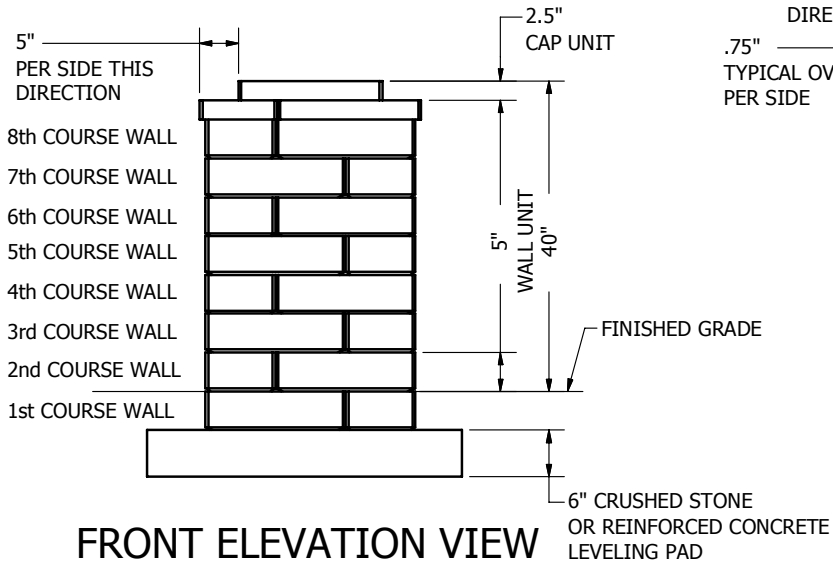

## LENZA

27 INCH SQUARE COLUMN

# LENZA - 27 INCH SQUARE COLUMN

## OUTDOOR LIVING DESIGNS

TOP VIEW

FRONT ELEVATION VIEW

SIDE ELEVATION VIEW

NOTE:

1. WALL UNITS TO BE INSTALLED WITH CHANNEL ON THE BOTTOM SIDE IN ORDER TO GET THE PROPER CONTEMPORARY ESTHETIC LOOK. (WALL PRODUCT TO BE INVERTED 180 DEGREES FROM FINISHED PALLET WHEN INSTALLED).
2. SECURE EACH UNIT USING APPROVED ADHESIVE OR BONDING AGENT FOLLOWING APPLICATION DIRECTIONS PROVIDED BY PRODUCT SUPPLIER.
3. ALL DIMENSIONS ARE IN INCHES.