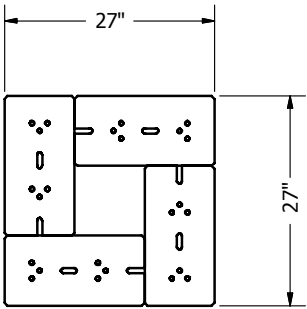

LENZA - 27 INCH SQUARE COLUMN

OUTDOOR LIVING DESIGNS

NOTE:
1. WALL UNITS TO BE INSTALLED WITH CHANNEL ON THE BOTTOM SIDE
(PRODUCT IS TO BE INVERTED 180 DEGREES FROM FINISHED PALLET).

PLAN VIEW