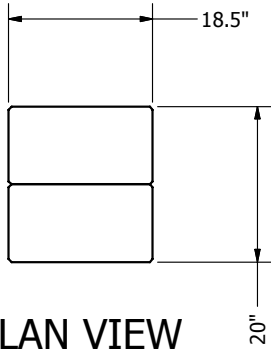

ISOMETRIC VIEW

FRONT ELEVATION VIEW

SIDE ELEVATION VIEW

PRODUCT COUNTS:  
(4) TOTAL WALL UNITS

**LENZA 27 INCH SQUARE COLUMN - 2nd, 4th, 6th, & 8th WALL COURSES**

**PLAN VIEW**

**ISOMETRIC VIEW**

**FRONT ELEVATION VIEW**

**SIDE ELEVATION VIEW**

PRODUCT COUNTS:  
(4) TOTAL CAP UNITS

**LENZA 27 INCH SQUARE COLUMN - 1st CAP COURSE**

PLAN VIEW

ISOMETRIC VIEW

FRONT ELEVATION VIEW

SIDE ELEVATION VIEW

PRODUCT COUNTS:  
(2) TOTAL CAP UNITS