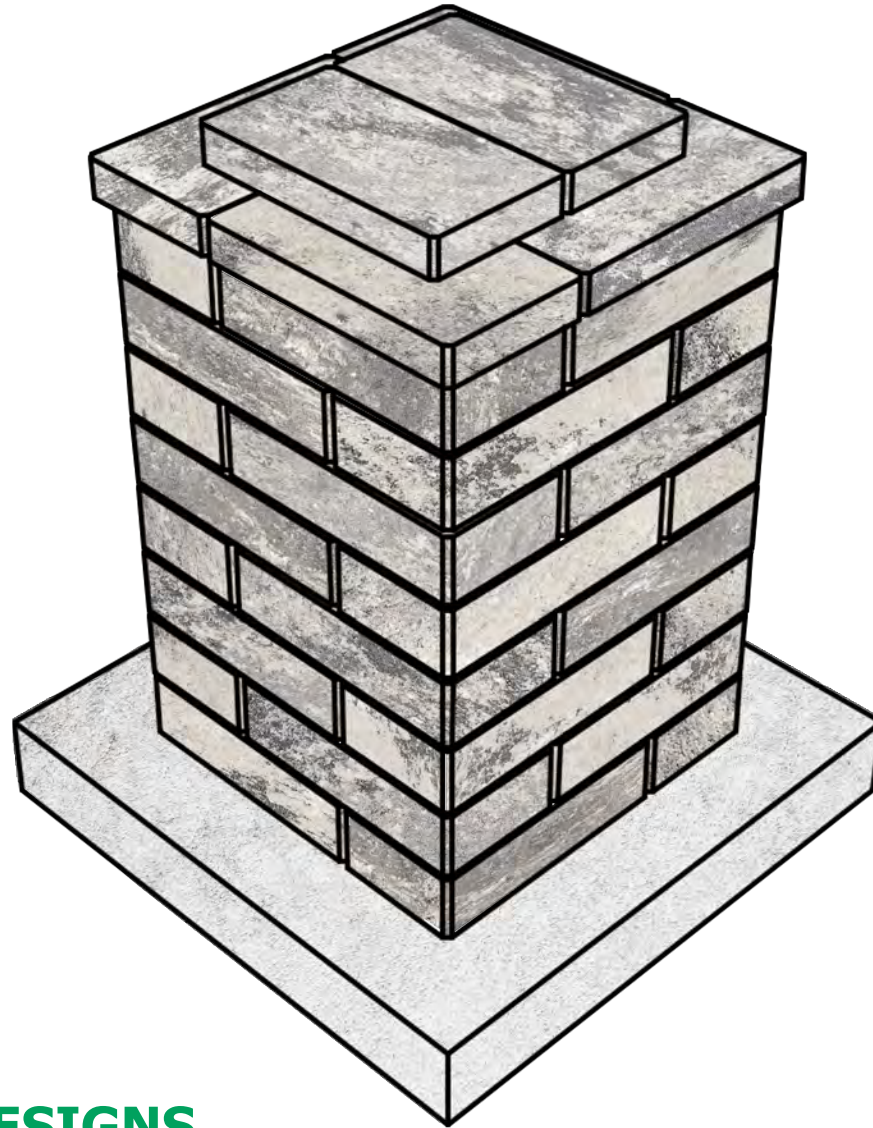

TREMRON®

WE MAKE IT EASY

A QUIKRETE® COMPANY

OUTDOOR LIVING DESIGNS

LENZA

27 INCH SQUARE COLUMN