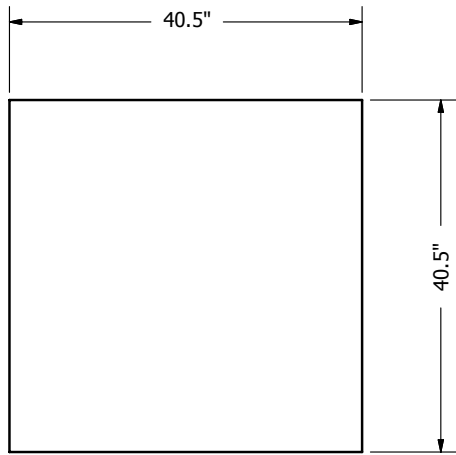

## LENZA

27 INCH SQUARE COLUMN

# LENZA - 27 INCH SQUARE COLUMN

## OUTDOOR LIVING DESIGNS

TOP VIEW

FRONT ELEVATION VIEW

SIDE ELEVATION VIEW

NOTE:

1. WALL UNITS TO BE INSTALLED WITH CHANNEL ON THE BOTTOM SIDE IN ORDER TO GET THE PROPER CONTEMPORARY ESTHETIC LOOK. (WALL PRODUCT TO BE INVERTED 180 DEGREES FROM FINISHED PALLET WHEN INSTALLED).
2. SECURE EACH UNIT USING APPROVED ADHESIVE OR BONDING AGENT FOLLOWING APPLICATION DIRECTIONS PROVIDED BY PRODUCT SUPPLIER.
3. ALL DIMENSIONS ARE IN INCHES.

ISOMETRIC VIEW

PRODUCT COUNTS:  
 (32) TOTAL WALL UNITS  
 (6) TOTAL CAP UNITS

PLAN VIEW

ISOMETRIC VIEW

FRONT ELEVATION VIEW

SIDE ELEVATION VIEW

**LENZA 27 INCH SQUARE COLUMN - FOUNDATION**