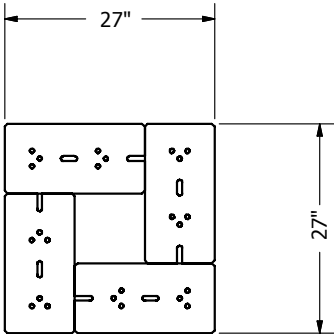

NOTE:
1. WALL UNITS TO BE INSTALLED WITH CHANNEL ON THE BOTTOM SIDE
(PRODUCT IS TO BE INVERTED 180 DEGREES FROM FINISHED PALLET).

PLAN VIEW