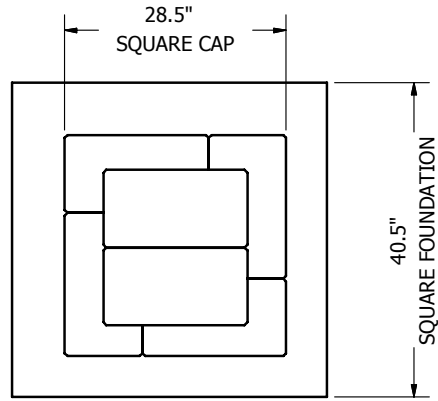

LENZA - 27 INCH SQUARE COLUMN

OUTDOOR LIVING DESIGNS

TOP VIEW