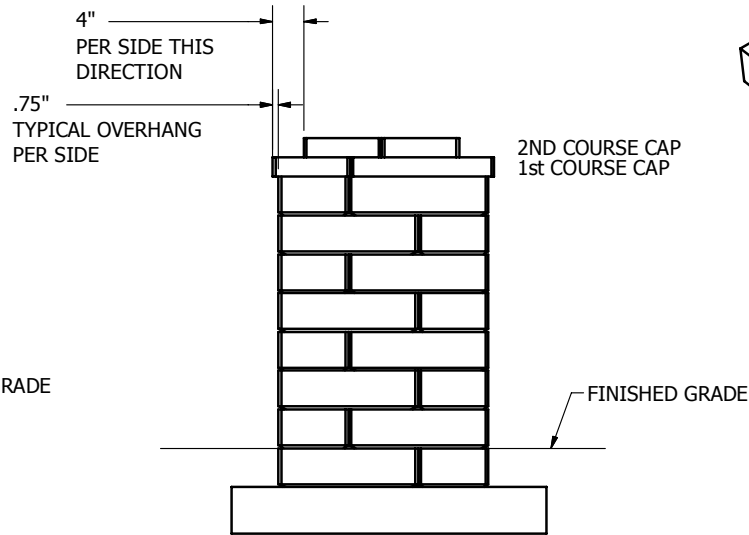

# LENZA - 27 INCH SQUARE COLUMN

## OUTDOOR LIVING DESIGNS

TOP VIEW

FRONT ELEVATION VIEW

SIDE ELEVATION VIEW

NOTE:

1. WALL UNITS TO BE INSTALLED WITH CHANNEL ON THE BOTTOM SIDE IN ORDER TO GET THE PROPER CONTEMPORARY ESTHETIC LOOK. (WALL PRODUCT TO BE INVERTED 180 DEGREES FROM FINISHED PALLET WHEN INSTALLED).
2. SECURE EACH UNIT USING APPROVED ADHESIVE OR BONDING AGENT FOLLOWING APPLICATION DIRECTIONS PROVIDED BY PRODUCT SUPPLIER.
3. ALL DIMENSIONS ARE IN INCHES.

ISOMETRIC VIEW

PRODUCT COUNTS:  
 (32) TOTAL WALL UNITS  
 (6) TOTAL CAP UNITS

PLAN VIEW

ISOMETRIC VIEW

FRONT ELEVATION VIEW

SIDE ELEVATION VIEW

**LENZA 27 INCH SQUARE COLUMN - FOUNDATION**