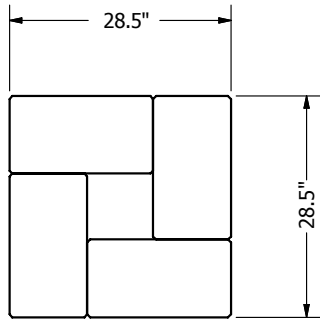

## LENZA 27 INCH SQUARE COLUMN - 1st, 3rd, 5th & 7th WALL COURSES

NOTE:  
1. WALL UNITS TO BE INSTALLED WITH CHANNEL ON THE BOTTOM SIDE  
(PRODUCT IS TO BE INVERTED 180 DEGREES FROM FINISHED PALLET).

PLAN VIEW

ISOMETRIC VIEW

FRONT ELEVATION VIEW

SIDE ELEVATION VIEW

PRODUCT COUNTS:  
(4) TOTAL WALL UNITS

**LENZA 27 INCH SQUARE COLUMN - 2nd, 4th, 6th, & 8th WALL COURSES**

**PLAN VIEW**

**ISOMETRIC VIEW**

**FRONT ELEVATION VIEW**

**SIDE ELEVATION VIEW**

PRODUCT COUNTS:  
(4) TOTAL CAP UNITS

**LENZA 27 INCH SQUARE COLUMN - 1st CAP COURSE**

PLAN VIEW

ISOMETRIC VIEW

FRONT ELEVATION VIEW

SIDE ELEVATION VIEW

PRODUCT COUNTS:  
(2) TOTAL CAP UNITS