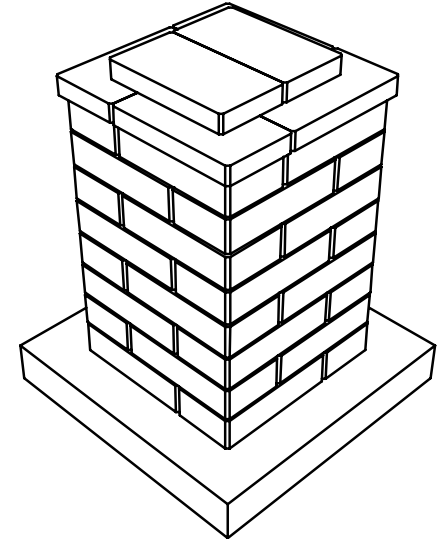

## LENZA

27 INCH SQUARE COLUMN

# LENZA - 27 INCH SQUARE COLUMN

## OUTDOOR LIVING DESIGNS

TOP VIEW

FRONT ELEVATION VIEW

SIDE ELEVATION VIEW

NOTE:

1. WALL UNITS TO BE INSTALLED WITH CHANNEL ON THE BOTTOM SIDE IN ORDER TO GET THE PROPER CONTEMPORARY ESTHETIC LOOK. (WALL PRODUCT TO BE INVERTED 180 DEGREES FROM FINISHED PALLET WHEN INSTALLED).
2. SECURE EACH UNIT USING APPROVED ADHESIVE OR BONDING AGENT FOLLOWING APPLICATION DIRECTIONS PROVIDED BY PRODUCT SUPPLIER.
3. ALL DIMENSIONS ARE IN INCHES.

ISOMETRIC VIEW

PRODUCT COUNTS:  
 (32) TOTAL WALL UNITS  
 (6) TOTAL CAP UNITS

PLAN VIEW

ISOMETRIC VIEW

FRONT ELEVATION VIEW

SIDE ELEVATION VIEW

**LENZA 27 INCH SQUARE COLUMN - FOUNDATION**